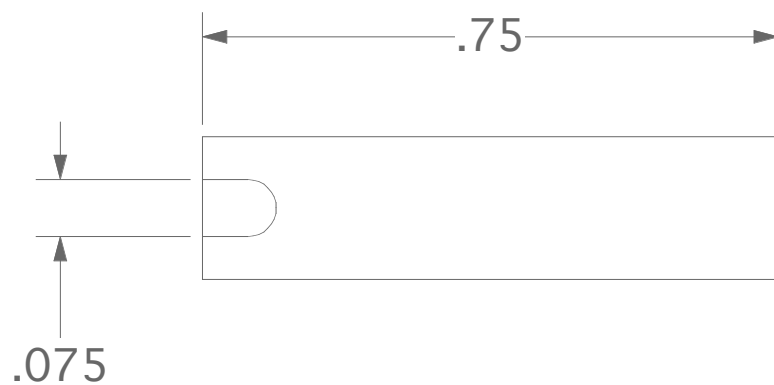

4

3

2

1

BLUE LINE ENGINEERING  
SFQ Straight Body - Dimensions

All dimensions given in inches.

D

C